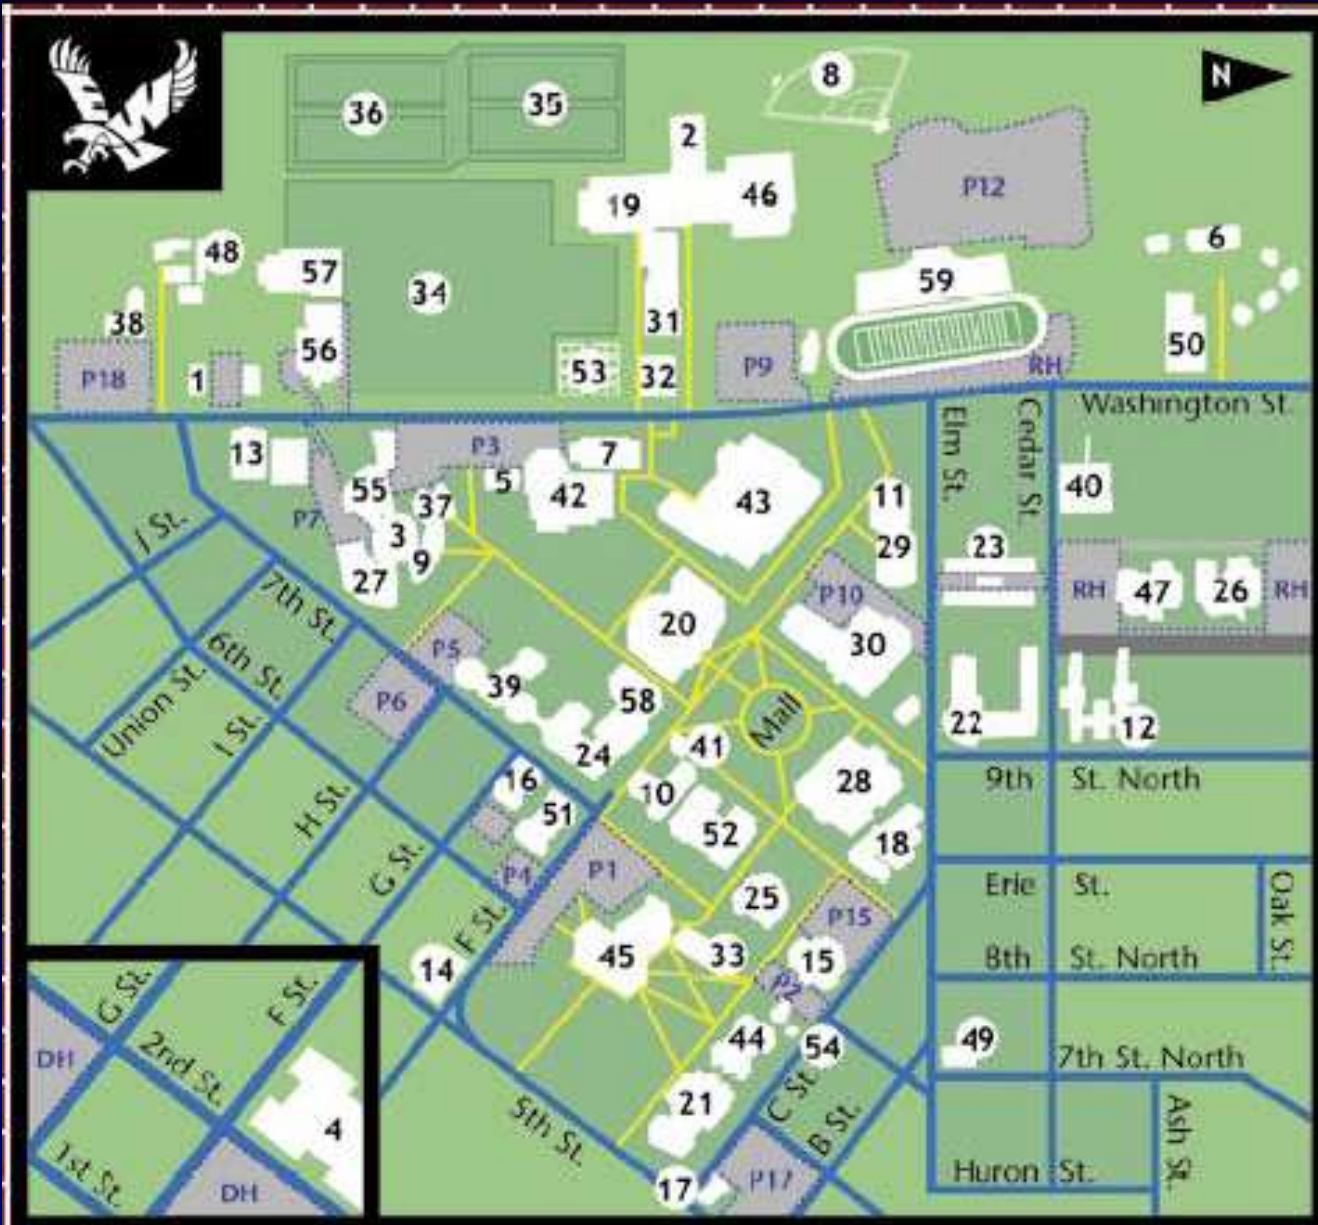

Location

EagleVision
Ch 22 is located
in
Dressler Hall

CCTV on EWU's campus

Who Staffs the Station

EagleVision is staffed by students.

There is one paid position who is the station manager.

Student must live in the Housing system.